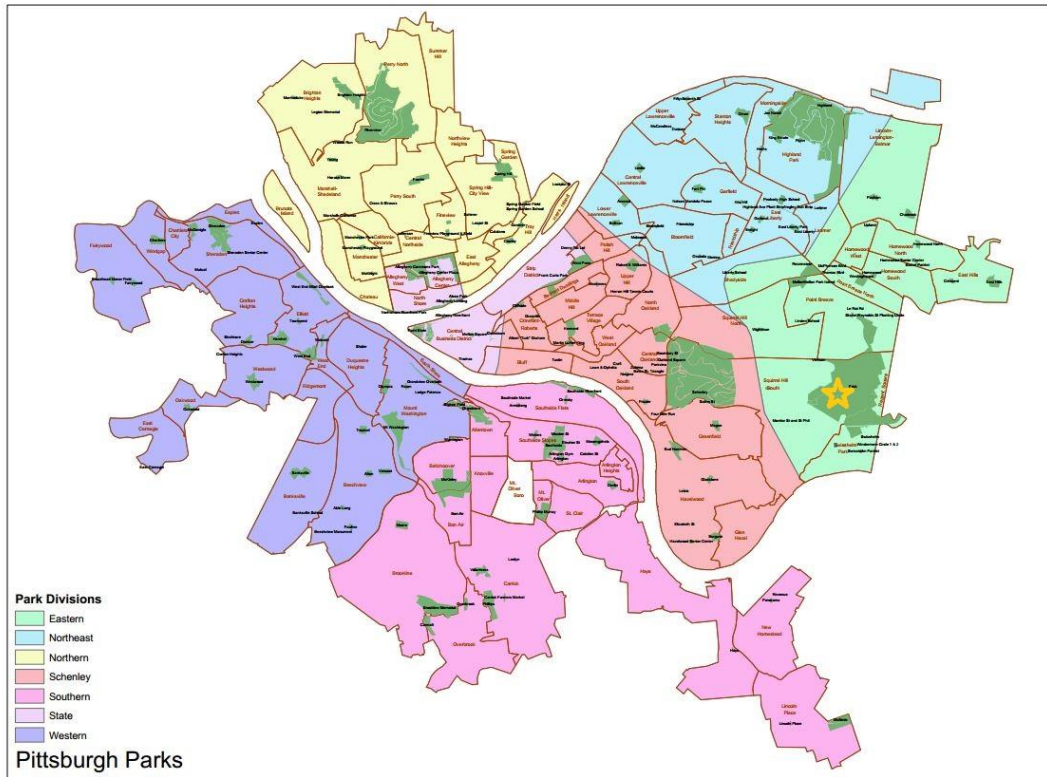

Frick Park Shelter Guide

Frick Park

MAP KEY

-  Park Shelters for Rental
-  Ballfields
-  Pools
-  Recreation Centers
-  Neighborhood
-  River
-  Park
-  Cemetery

Map Prepared on: March 10, 2010
Map Prepared by: David White, GIS Analyst
DEPARTMENT OF CITY PLANNING
200 Ross Street, 4th Floor
Pittsburgh, PA 15219
Phone: (412) 255-2200
Fax: (412) 255-2838

Please Note: playgrounds, swimming pools, fields, etc. are not exclusively reserved for the permit holder unless indicated otherwise.

Forbes & Braddock

- ❖ **\$150.00 / \$75.00 (without alcohol)**
- ❖ **Open-air shelter/ Portable toilet(s)/ Outdoor grill/ No electric/ Access to playground, fields, and tennis.**
- ❖ **Capacity: 30 people**
- ❖ **Location: Forbes and Braddock Ave.**
- ❖ **Open: May thru September**